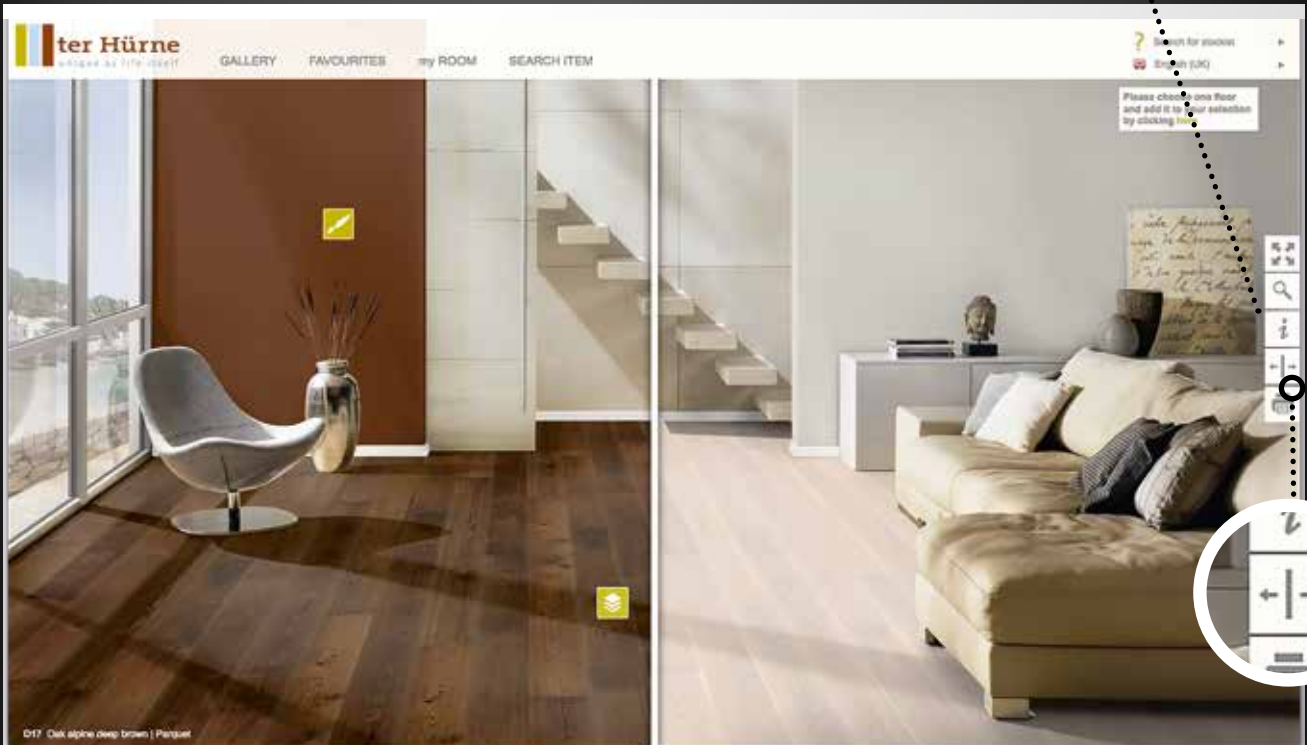

Product information

FLOOR

D17 Oak alpine deep brown expressive plank

Parquet
STRAIGHT COLLECTION

► Alternative

Product details

Article no.: 1101010855

Product group:	Parquet	Further product properties:	Aqua protected
Product name:	Oak alpine deep brown plank	Groove:	round bevel 4-sided
Profile/Design:	plank	Connection techniques:	CLICK/EASY
Surface structure:	sculptured/brushed/coloured/natural oil-treated	Warranty (years):	30
Gloss:	—	Surface no. / Decor / Design:	1555
Board dimension:	Thickness (mm): 13 Length (mm): 2390 Width (mm): 200	Packing unit:	Contents per box (piece): 7 Contents per box (m²): 3.346 Weight of box (kg): 22

► Add combination to watch list

► Calculate amount

Colour reproductions are not binding. *Reproduction wood/stone.

D17 Oak alpine deep brown | Parquet