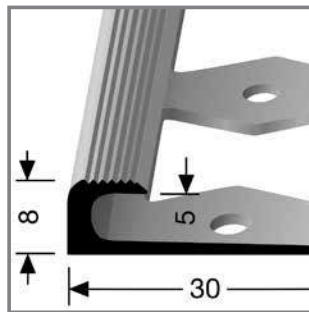

FLEXIBLE ALUMINIUMPROFILE (zum Verschrauben)

30 x 8 ext x 5 int x 2.500 mm

2 Farben: Silber 1456 011 / Edelstahl 1456 012

Lieferform: 10 Stück zu 2,5 lfm