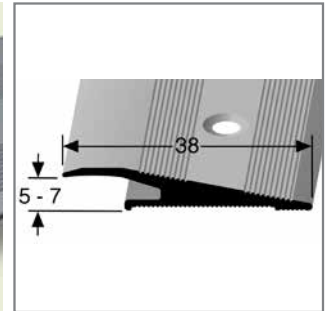

ALUMINIUM RAMPENPROFIL (zum Verschrauben)

38 x 2.700 mm

2 Farben: Silber 1454 011 / Edelstahl 1454 012

Lieferform: 10 Stück zu 2,7 lfm