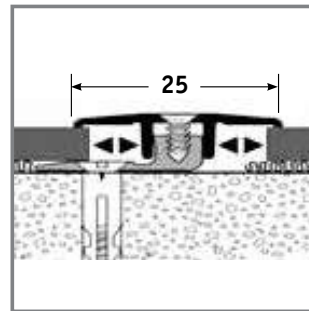

EDELSTAHL ÜBERGANGSPROFIL (zum Verschrauben)

25 x 4/9,5 x 2.700 mm

2 Farben: Silber 1451 011 / Edelstahl 1451 012

Lieferform: 10 Stück zu 2,7 lfm